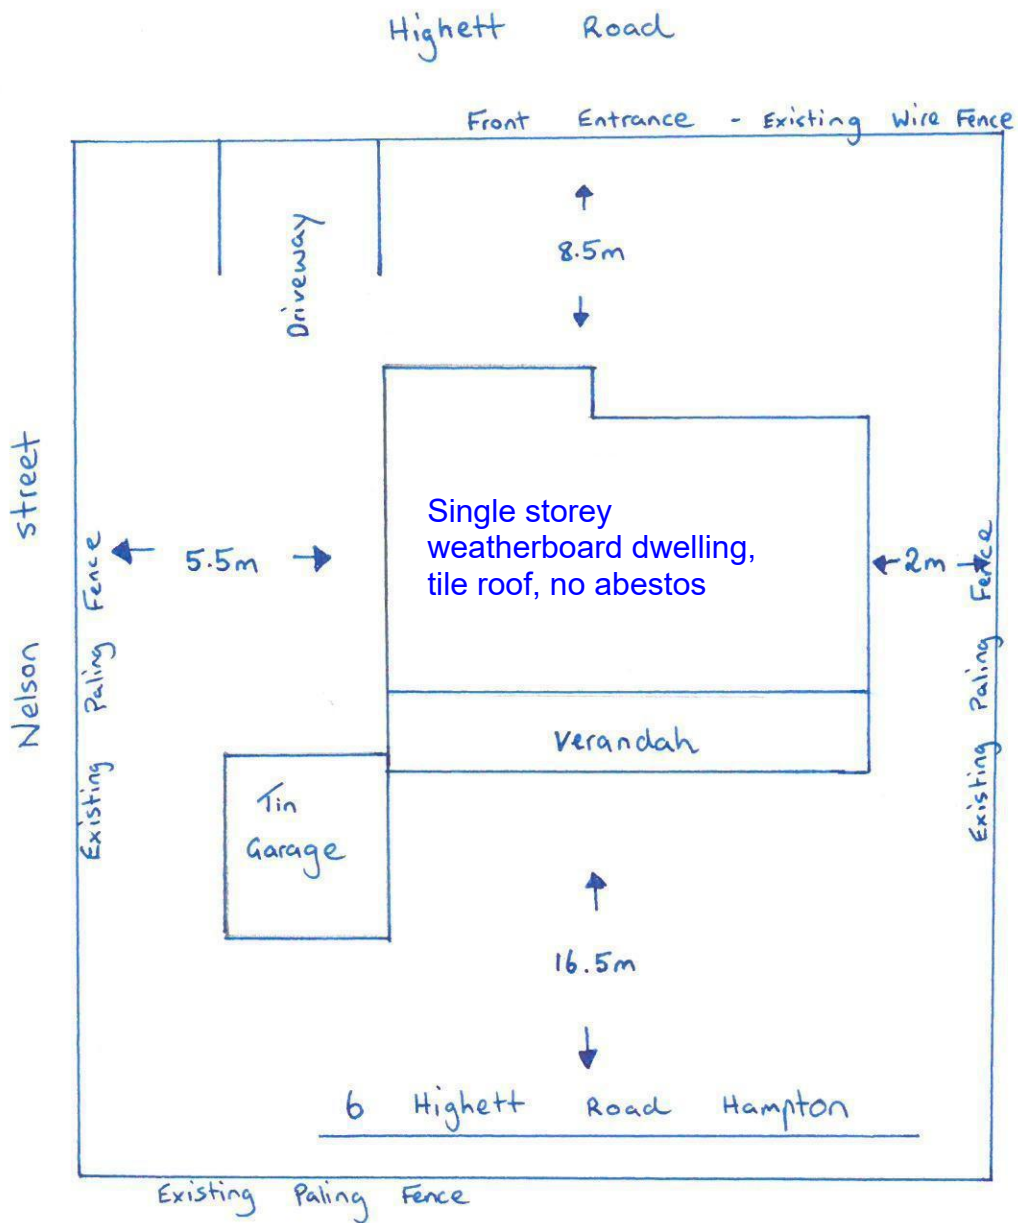

Demolition plan: 6 Highett Road Hampton

- \* All buildings to be demolished & removed
- \* Site fencing to be erected to secure site
- \* Plan not drawn to scale